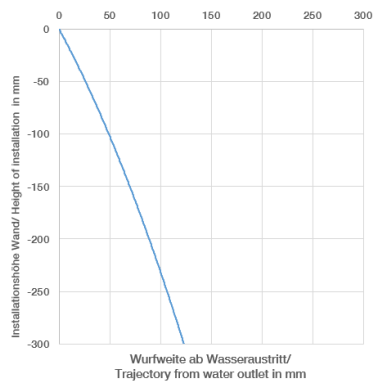

Required miscellaneous

Concealed wall-mounted single-lever mixer - 35 860 970 90
 •max. recess depth 95 mm
 •min. recess depth 80 mm

36 860 809
mm [inches]

Flow rate chart

Trajectory diagram

Certificates

DVGW_DW- WRAS_2107018. LGA_29898.
6512DN0435.