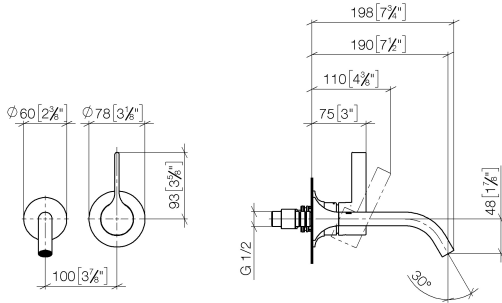

VAIA Wall-mounted single-lever basin mixer without pop-up waste - Brushed Platinum

VAIA

36 860 809

- 190mm projection
- fixed spout
- circular, air-enriched flow
- hole diameter spout 37 mm
- hole diameter single-lever mixer 57 mm
- rosette for single-lever mixer Ø 78mm
- rosette for spout Ø 60mm
- max. flow 5.7 l/min
- lead-free
- This product can help a building meet the requirements of Green Building Rating Systems, e.g. LEED®, BREEAM®, DGNB

Required miscellaneous

Concealed wall-mounted single-lever mixer mixer on right - 35 816 970 90
 •NOTE:Not suitable for concealed installation.Connection by means of angle valves, mounted with screws to back wall.

Required miscellaneous

Concealed wall-mounted single-lever mixer - 35 860 970 90
 •max. recess depth 95 mm
 •min. recess depth 80 mm

36 860 809
mm [inches]

Flow rate chart

Trajectory diagram

Certificates

DVGW_DW- WRAS_2107018. LGA_29898.
6512DN0435.

36 860 809

Spare parts list

No.	Item Number	Name	Quantity used	Delivery time
1	09 24 03 072 10 90	nipple	1	2
2	13 800 809-06	VAIA Wall-mounted basin spout without pop-up waste - Brushed Platinum	1	10
3	09 20 80 021-06	handle	1	10
4	90 31 11 063 00 90	pin	1	2
5	90 31 20 087 00-06	plug	1	10
6	09 11 02 288-06	cover	1	10
7	90 27 80 012 00-06	rosette	1	10
8	90 15 05 064 01 90	cartridge	1	2
9	90 30 09 064 00 90	key	1	2