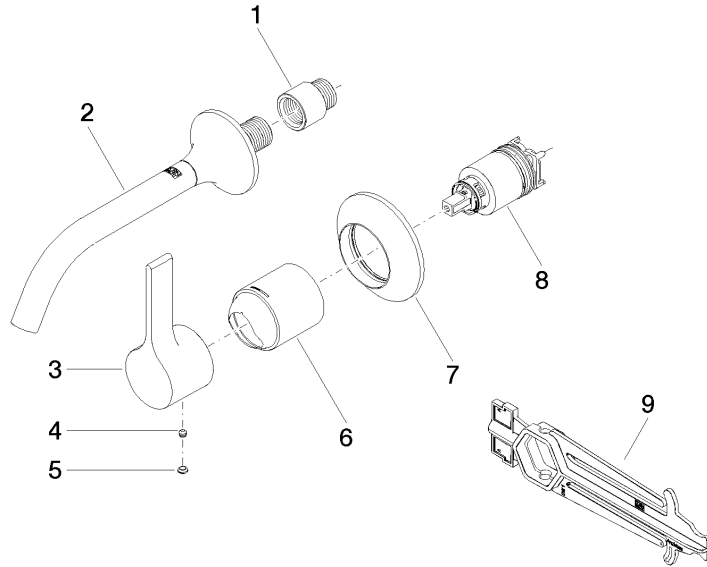

VAIA Wall-mounted single-lever basin mixer without pop-up waste - Brushed Platinum

VAIA

36 860 809

- 190mm projection
- fixed spout
- circular, air-enriched flow
- hole diameter spout 37 mm
- hole diameter single-lever mixer 57 mm
- rosette for single-lever mixer Ø 78mm
- rosette for spout Ø 60mm
- max. flow 5.7 l/min
- lead-free
- This product can help a building meet the requirements of Green Building Rating Systems, e.g. LEED®, BREEAM®, DGNB

Required miscellaneous

Concealed wall-mounted single-lever mixer mixer on right - 35 816 970 90
 •NOTE:Not suitable for concealed installation.Connection by means of angle valves, mounted with screws to back wall.

Required miscellaneous

Concealed wall-mounted single-lever mixer - 35 860 970 90
 •max. recess depth 95 mm
 •min. recess depth 80 mm

36 860 809
mm [inches]

Flow rate chart

Trajectory diagram

Certificates

DVGW_DW- WRAS_2107018. LGA_29898.
6512DN0435.

36 860 809

Spare parts list

No.	Item Number	Name	Quantity used	Delivery time
1	09 24 03 072 10 90	nipple	1	2
2	13 800 809-06	VAIA Wall-mounted basin spout without pop-up waste - Brushed Platinum	1	10
3	09 20 80 021-06	handle	1	10
4	90 31 11 063 00 90	pin	1	2
5	90 31 20 087 00-06	plug	1	10
6	09 11 02 288-06	cover	1	10
7	90 27 80 012 00-06	rosette	1	10
8	90 15 05 064 01 90	cartridge	1	2
9	90 30 09 064 00 90	key	1	2